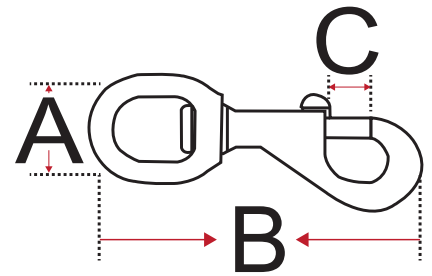

Chain Accessories

ITEM NO.	DESCRIPTION	Dimension, inches			LBS. / PKG.	PKG. QTY.
		A	B	C		
Zinc Die Cast Snaps (Nickel Plated)						
06211	SWIVELING, ROUND EYE, BOLT SNAP	1-1/4"	4-5/16"	7/16"	1.6	20
06212	SWIVELING, STRAP EYE, QUICK SNAP	1"	3"	1/2"	1.2	20
06213	SWIVELING, ROUND EYE, QUICK SNAP	1/2"	3"	1/2"	1.2	20
06214	SWIVELING, ROUND EYE, QUICK SNAP	5/8"	3-1/4"	1/2"	1.2	20
06215	SWIVELING, ROUND EYE, QUICK SNAP	3/4"	3-1/4"	1/2"	1.2	20
06220	SWIVELING, STRAP EYE, SPRING SNAP	5/8"	2-7/16"	1/4"	0.45	20
06221	SWIVELING, STRAP EYE, SPRING SNAP	3/4"	2-1/2"	1/4"	0.50	20
06217	SWIVELING, ROUND EYE, SPRING SNAP	1/4"	2"	3/16"	0.25	20
06222	SWIVELING, ROUND EYE, SPRING SNAP	3/8"	2-1/2"	1/4"	0.35	20
06223	SWIVELING, ROUND EYE, SPRING SNAP	1/2"	2-1/2"	1/4"	0.35	20
06224	SWIVELING, ROUND EYE, SPRING SNAP	5/8"	2-3/4"	1/4"	0.35	20
06228	SWIVELING, STRAP EYE, CAP SNAP	1"	3-3/16"	3/8"	1.2	20
06231	SWIVELING, ROUND EYE, TRIGGER SNAP	3/8"	2-3/8"	3/8"	0.60	20
06232	SWIVELING, ROUND EYE, TRIGGER SNAP	1/2"	2-3/8"	3/8"	0.65	20
06233	SWIVELING, ROUND EYE, TRIGGER SNAP	5/8"	2-1/2"	3/8"	0.75	20
06234	SWIVELING, ROUND EYE, TRIGGER SNAP	3/4"	2-5/8"	3/8"	0.80	20
06237	SWIVELING, ROUND EYE, BOLT SNAP	3/8"	3"	5/16"	0.55	20
06238	SWIVELING, ROUND EYE, BOLT SNAP	1/2"	3"	5/16"	0.55	20
06245	SWIVELING, OPEN EYE, SPRING SNAP	3/8"	2-1/2"	1/4"	0.30	20

06211

06212

06213, 06214, 06215

06220, 06221

06217, 06222, 06223, 06224

06228

06231, 06232, 06233, 06234

06237, 06238

06245

ITEM NO.	SIZE	LBS. / PKG.	PKG. QTY.
Double, Round Eye Swivel - Nickel Plate			
06169	5/8"	0.75	10
06170	3/4"	0.85	10
06172	1"	1.0	10